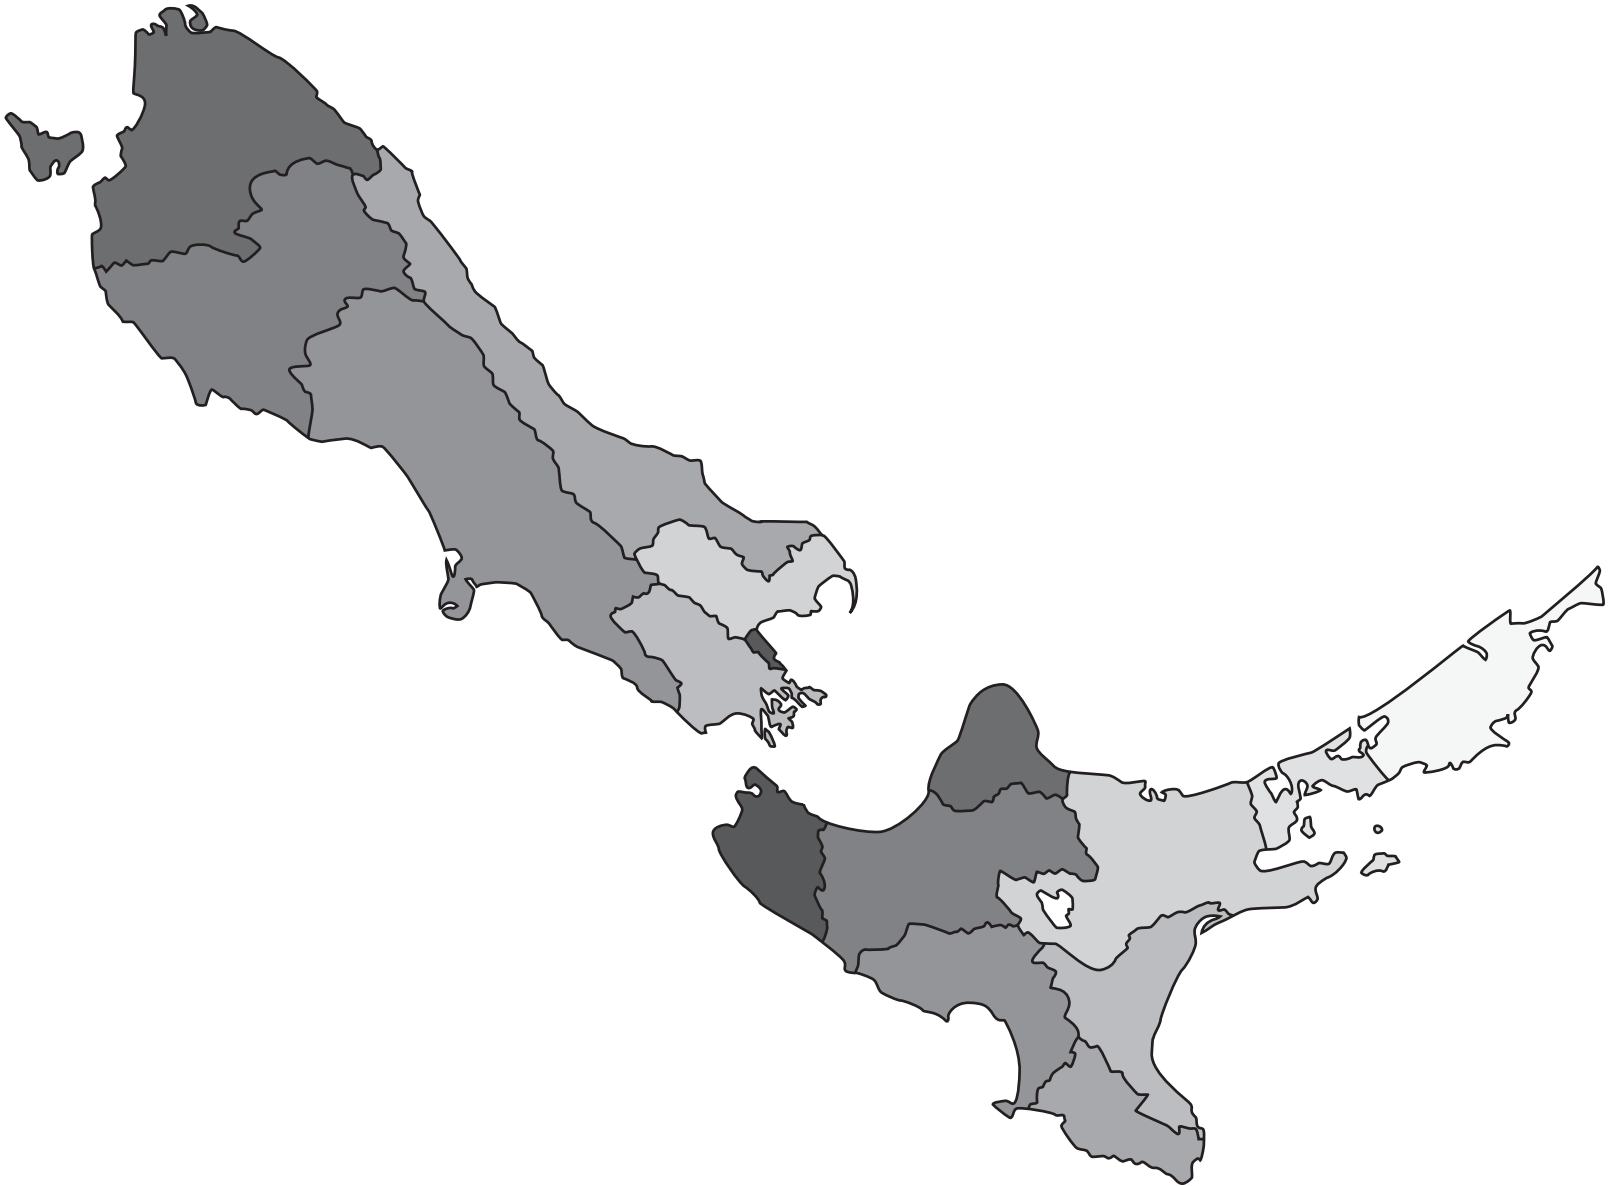

Regional Council Areas of New Zealand

Regional Council Areas of New Zealand

Source: Statistics New Zealand (see details on page 41)

2008 Population Estimates	
Region	Population
Northland	154 700
Auckland	1 414 700
Waikato	402 200
Bay of Plenty	269 900
Gisborne	46 000
Hawke's Bay	152 800
Taranaki	107 500
Manawatū-Wanganui	229 200
Wellington	473 800
Tasman	46 500
Nelson	44 700
Marlborough	44 500
West Coast	32 400
Canterbury	552 900
Otago	203 500
Southland	93 000
North Island regions	3 250 800
South Island regions	1 017 400
Area outside regions	650
New Zealand	4 268 900

2008 Population Estimates	
Region	Population
Northland	154 700
Auckland	1 414 700
Waikato	402 200
Bay of Plenty	269 900
Gisborne	46 000
Hawke's Bay	152 800
Taranaki	107 500
Manawatū-Wanganui	229 200
Wellington	473 800
Tasman	46 500
Nelson	44 700
Marlborough	44 500
West Coast	32 400
Canterbury	552 900
Otago	203 500
Southland	93 000
North Island regions	3 250 800
South Island regions	1 017 400
Area outside regions	650
New Zealand	4 268 900