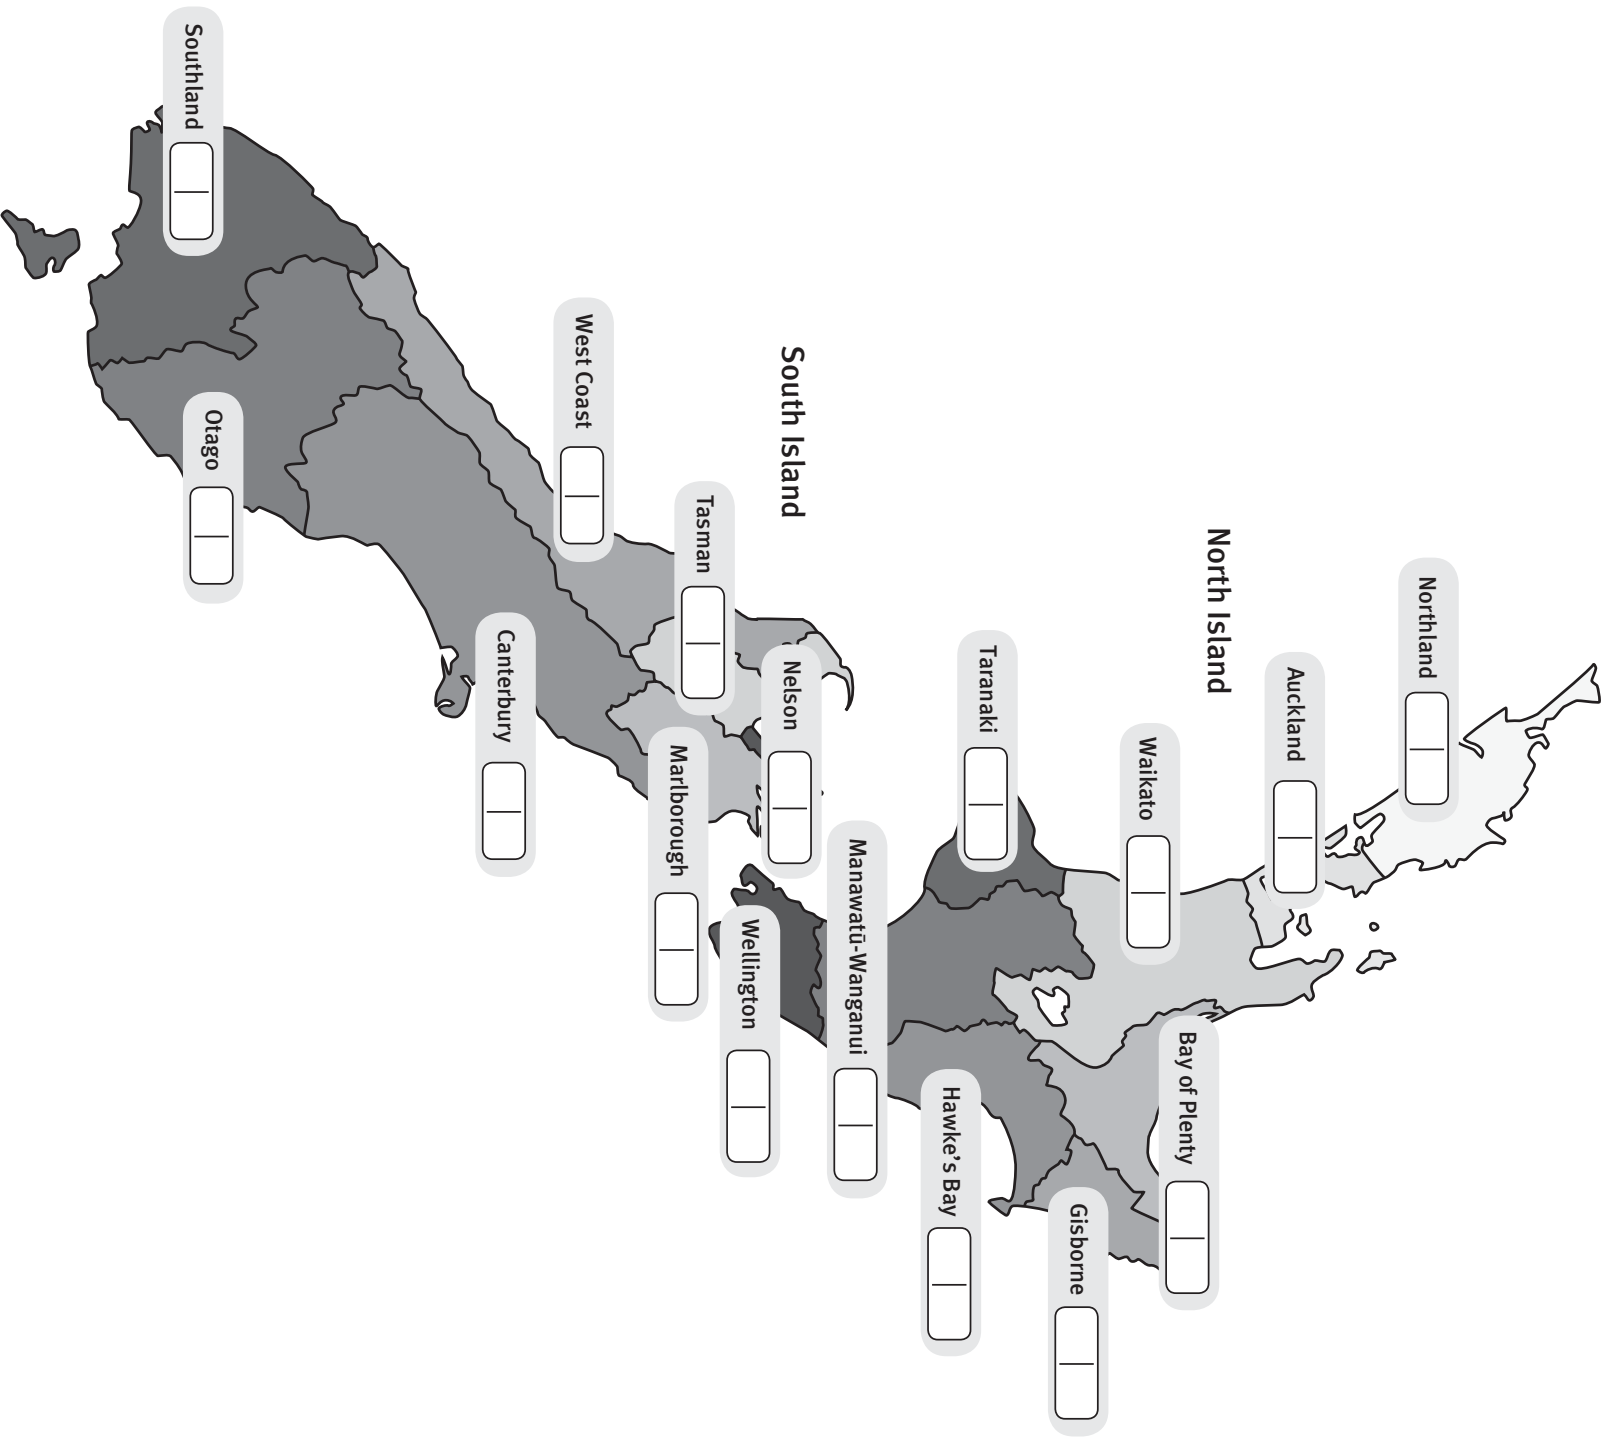

Regional Council Areas of New Zealand

Regional Council Areas of New Zealand

Source: Statistics New Zealand (see details on page 41)

2008 Population Estimates	
Region	Population
Northland	154 700
Auckland	1 414 700
Waikato	402 200
Bay of Plenty	269 900
Gisborne	46 000
Hawke's Bay	152 800
Taranaki	107 500
Manawatū-Wanganui	229 200
Wellington	473 800
Tasman	46 500
Nelson	44 700
Marlborough	44 500
West Coast	32 400
Canterbury	552 900
Otago	203 500
Southland	93 000
North Island regions	3 250 800
South Island regions	1 017 400
Area outside regions	650
New Zealand	4 268 900

2008 Population Estimates	
Region	Population
Northland	154 700
Auckland	1 414 700
Waikato	402 200
Bay of Plenty	269 900
Gisborne	46 000
Hawke's Bay	152 800
Taranaki	107 500
Manawatū-Wanganui	229 200
Wellington	473 800
Tasman	46 500
Nelson	44 700
Marlborough	44 500
West Coast	32 400
Canterbury	552 900
Otago	203 500
Southland	93 000
North Island regions	3 250 800
South Island regions	1 017 400
Area outside regions	650
New Zealand	4 268 900