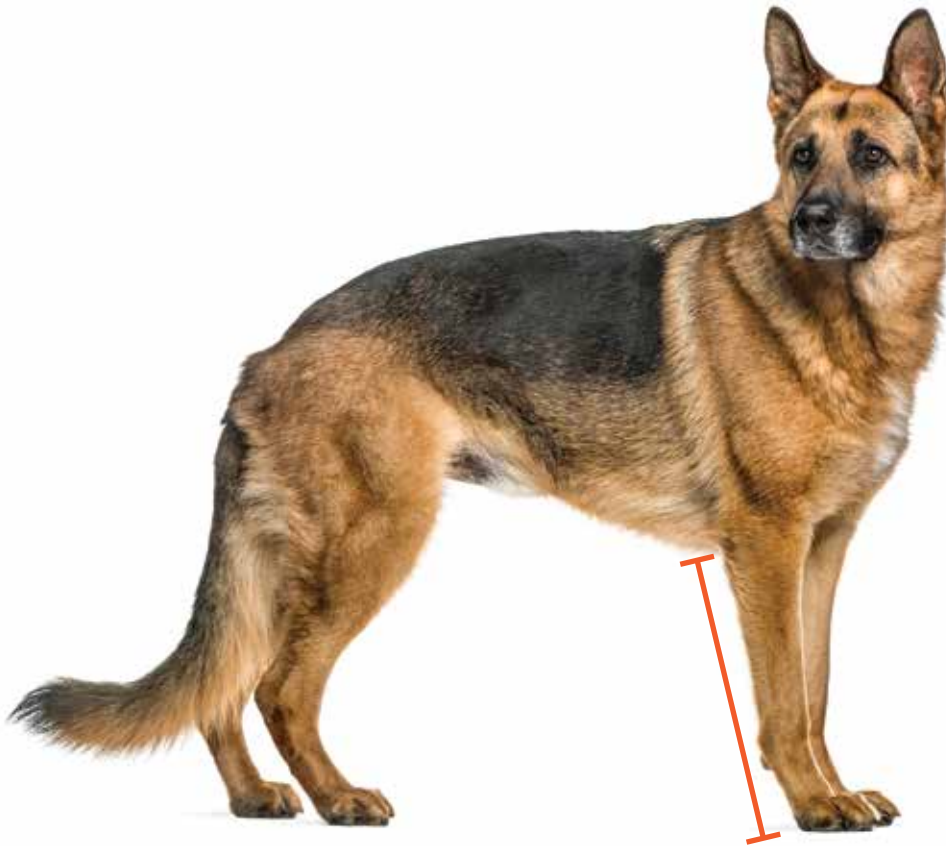

Licorice the cat's true tail measurement is 24 cm.

Each of Zoro's front legs measures 32 cm

Figure 1: Licorice's photo measurements (rounded to nearest cm)

<i>Body part</i>	<i>Length in picture (cms)</i>	<i>Fraction of tail length</i>	<i>True measurement (cms)</i>
Tail			24
Back leg			
Front leg			
Head (nose tip to top head)			
Back			
Ears			
Neck (bottom ears to back)			

Figure 2: Licorice's scale model measurements

<i>Body part</i>	<i>True measurements (cm)</i>	<i>1/10 measurement (cm)</i>
Tail	24	
Back leg		
Front leg		
Head (nose tip to top head)		
Back		
Ears		
Neck (bottom ears to back)		

Figure 3: Zoro's photo measurement (rounded to nearest cm)

<i>Body part</i>	<i>Length in picture (cms)</i>	<i>Fraction of front leg length</i>	<i>True measurement (cms)</i>
Tail			
Back leg			
Front leg			28
Head (nose tip to top head)			
Back			
Ears			
Neck (bottom ears to back)			

Figure 4: Zoro's scale model measurements

<i>Body part</i>	<i>True measurements (cm)</i>	<i>1/10 measurement (cm)</i>
Tail		
Back leg		
Front leg	28	
Head (nose tip to top head)		
Back		
Ears		
Neck (bottom ears to back)		