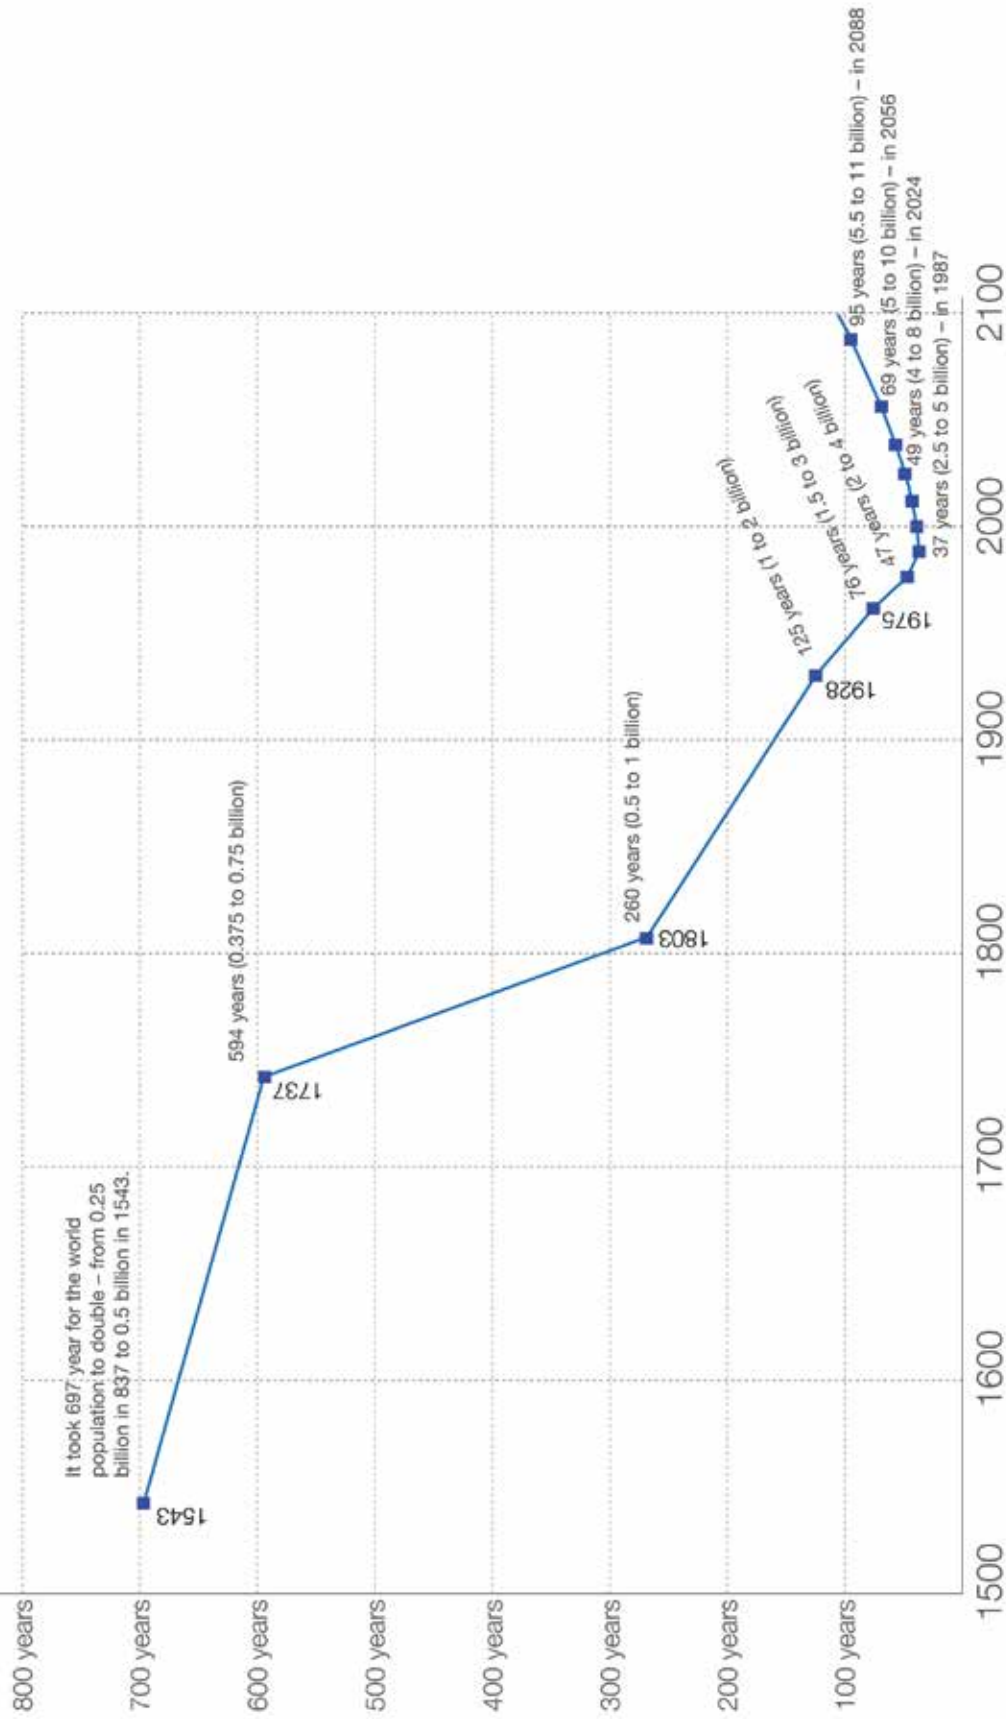

Time it took for the world population to double

Historical estimates of the world population until 2015 – and UN projections until 2100

Data source: OurWorldInData annual world population series (Based on HYDE and UN until 2015. And projections from the UN after 2015 ('Medium Variant' 2015 Revision). The data visualization is available at OurWorldInData.org. There you find the raw data, more visualizations, and research on this topic. Licensed under CC-BY-SA by the author Max Roser.

Source: <https://ourworldindata.org/world-population-growth>